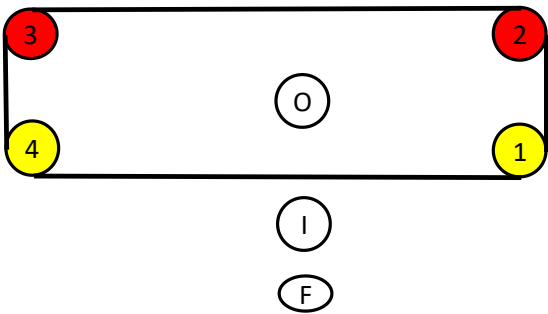

OLD COURSE	NEW SYMBOL
A	I
B	=
C	●
D	X

CLARIFICATION OF START/FINISH LINE

CROWE CUP, PURSUIT RACE AND WRINKLIES COURSE BOARDS

New course boards with black symbols on a white background will be used for these races.

COURSE BOARD

A I

B =

C ●

D X

→ PORT - 1P, 3S, 2S, 4P, S/F

← S/BOARD - 4S, 2P, 3P, 1S, S/F