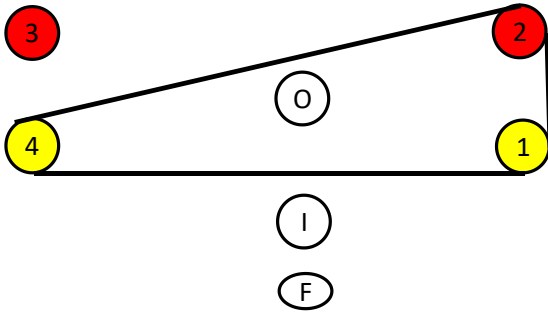

OLD COURSE	NEW SYMBOL
A	I
B	=
C	●
D	X

CLARIFICATION OF START/FINISH LINE

CROWE CUP, PURSUIT RACE AND WRINKLIES COURSE BOARDS

New course boards with black symbols on a white background will be used for these races.

COURSE BOARD

A I

B =

C ●

D X

→ PORT - 1P, 3S, 2S, 4P, S/F

← S/BOARD - 4S, 2P, 3P, 1S, S/F