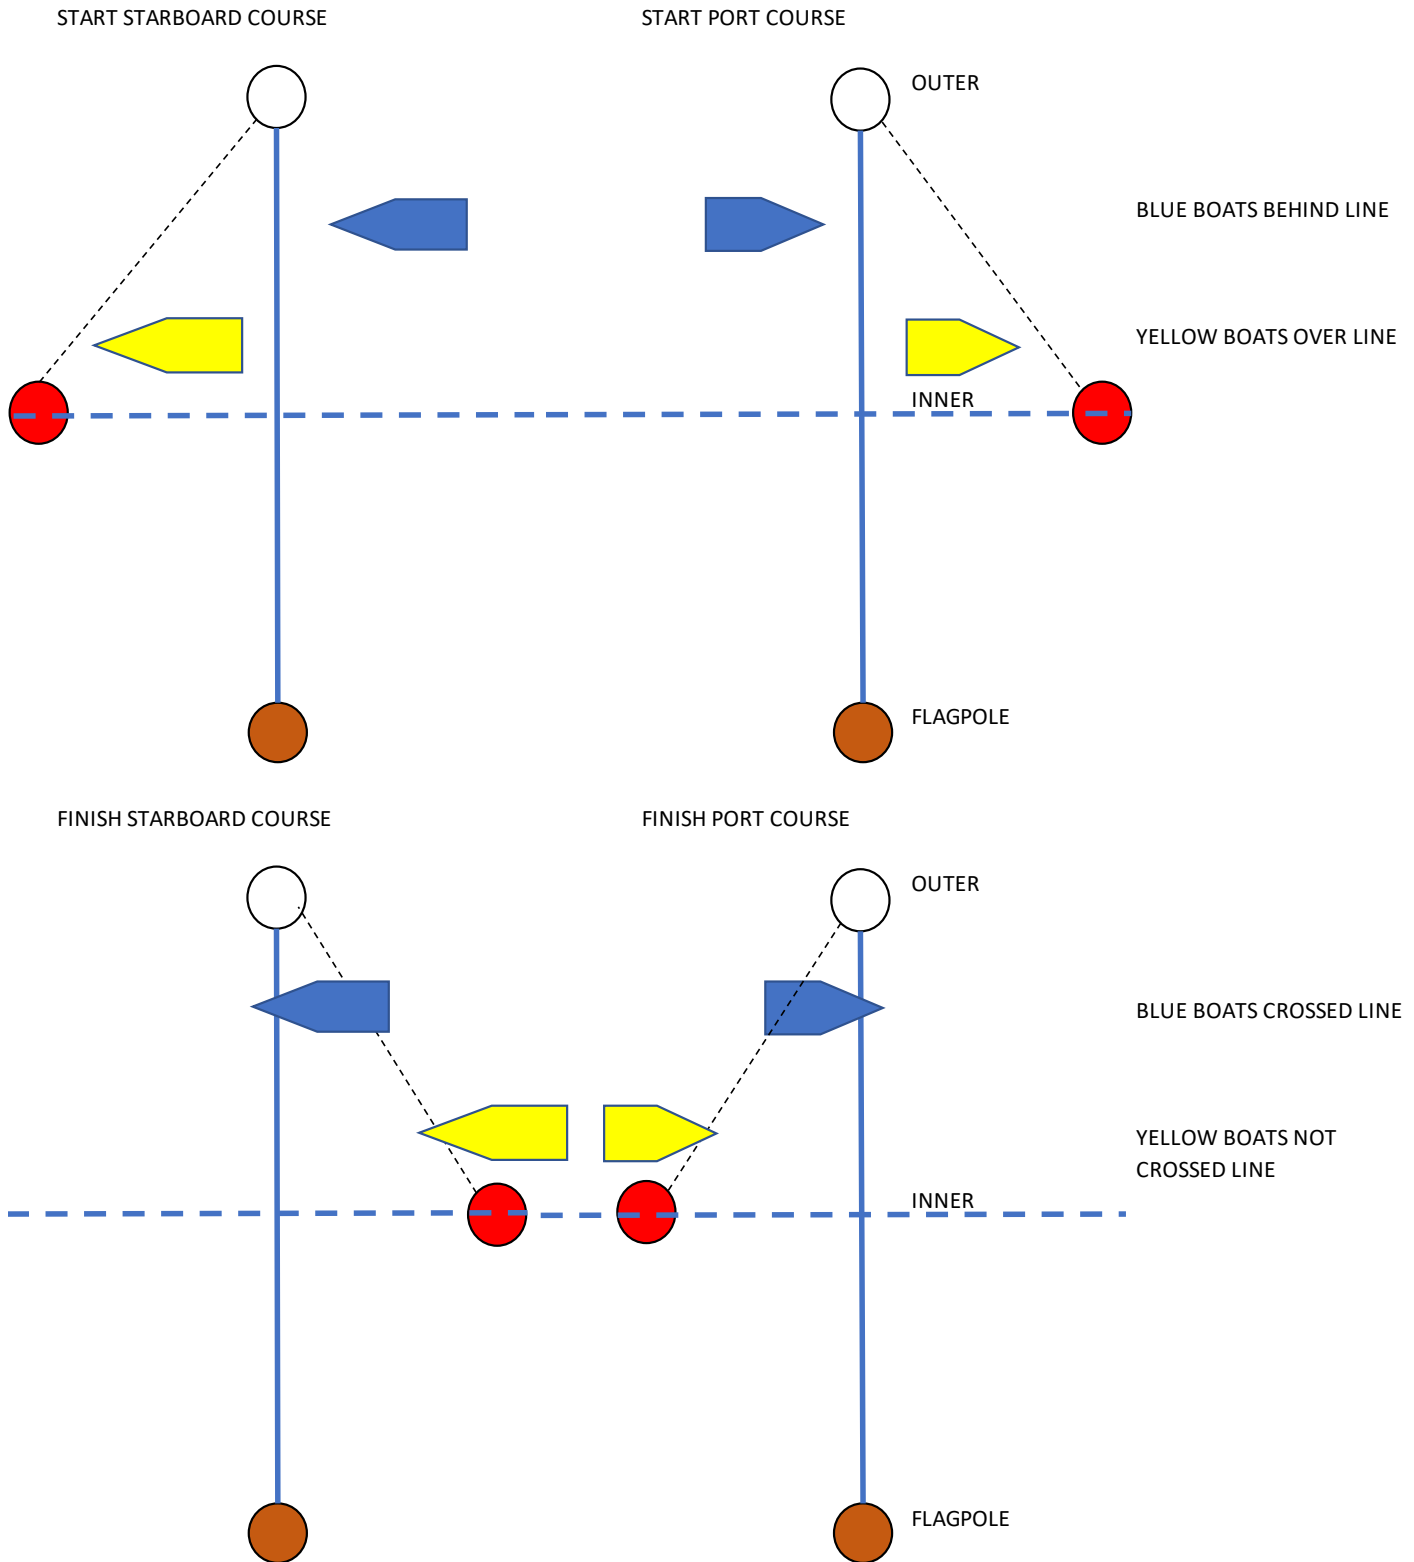

Number 1 and number 4 buoys (inner markers) will be YELLOW (previously RED)

Number 2 and number 3 buoys (outer markers) will be RED (previously YELLOW)

ROUND THE LOUGH SHORT COURSES - B

PORT COURSE	STARBOARD COURSE
CIBC START/FINISH	CIBC START/FINISH
CIBC 1 – PORT	CIBC 4 - PORT
CIBC 2 – PORT	BYC 2 - STARBOARD
CIBC 3 – PORT	BYC 4 - STARBOARD
BYC 4 – PORT	CIBC 3 - STARBOARD
BYC 2 – PORT	CIBC 2 - STARBOARD
CIBC 4 – STARBOARD	CIBC 1 - STARBOARD
CIBC START/FINISH	CIBC START/FINISH
All other marks are not marks on the course and are shown for information only.	

ROUND THE LOUGH LONG COURSES - A

The Cloghan Jetty Buoy (GREEN) (054°44.125N, 005°41.606W) was redeployed on 30th December 2021.

CIBC will stop using the Kilroot Buoy.

PORT COURSE	STARBOARD COURSE
CIBC START/FINISH	CIBC START/FINISH
CIBC 1 - PORT	CIBC 4 - PORT
CIBC 2 - PORT	BYC 1 - STARBOARD
Cloghan Jetty Buoy - PORT	Cloghan Jetty Buoy - STARBOARD
BYC 1 - PORT	CIBC 2 - STARBOARD
CIBC 4 - STARBOARD	CIBC 1 - STARBOARD
CIBC START/FINISH	CIBC START/FINISH
All other marks are not marks on the course and are shown for information only.	

OLD COURSE	NEW SYMBOL
A	I
B	=
C	●
D	X

CLARIFICATION OF START/FINISH LINE

CROWE CUP, PURSUIT RACE AND WRINKLIES COURSE BOARDS

New course boards with black symbols on a white background will be used for these races.

COURSE BOARD

A I

B =

C ●

D X

→ PORT - 1P, 3S, 2S, 4P, S/F

← S/BOARD - 4S, 2P, 3P, 1S, S/F