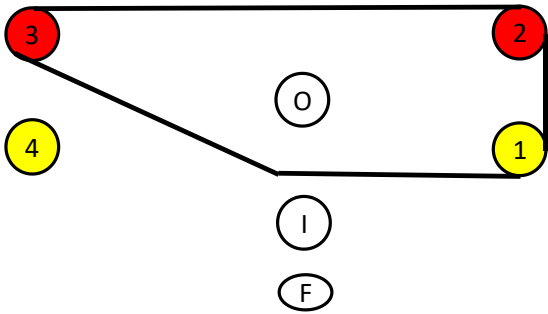

OLD COURSE	NEW SYMBOL
A	I
B	=
C	●
D	X

CLARIFICATION OF START/FINISH LINE

CROWE CUP, PURSUIT RACE AND WRINKLIES COURSE BOARDS

New course boards with black symbols on a white background will be used for these races.

COURSE BOARD

A I

B =

C ●

D X

→ PORT - 1P, 3S, 2S, 4P, S/F

← S/BOARD - 4S, 2P, 3P, 1S, S/F