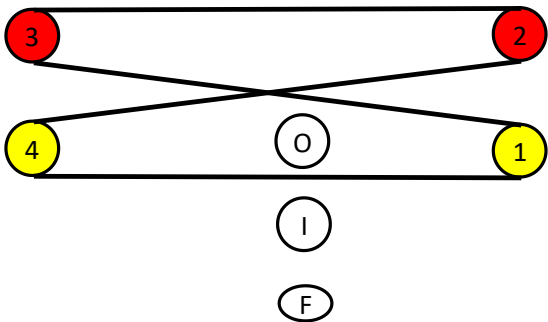

OLD COURSE	NEW SYMBOL
A	I
B	=
C	●
D	X

CLARIFICATION OF START/FINISH LINE

CROWE CUP, PURSUIT RACE AND WRINKLIES COURSE BOARDS

New course boards with black symbols on a white background will be used for these races.

COURSE BOARD

A I

B =

C ●

D X

→ PORT - 1P, 3S, 2S, 4P, S/F

← S/BOARD - 4S, 2P, 3P, 1S, S/F